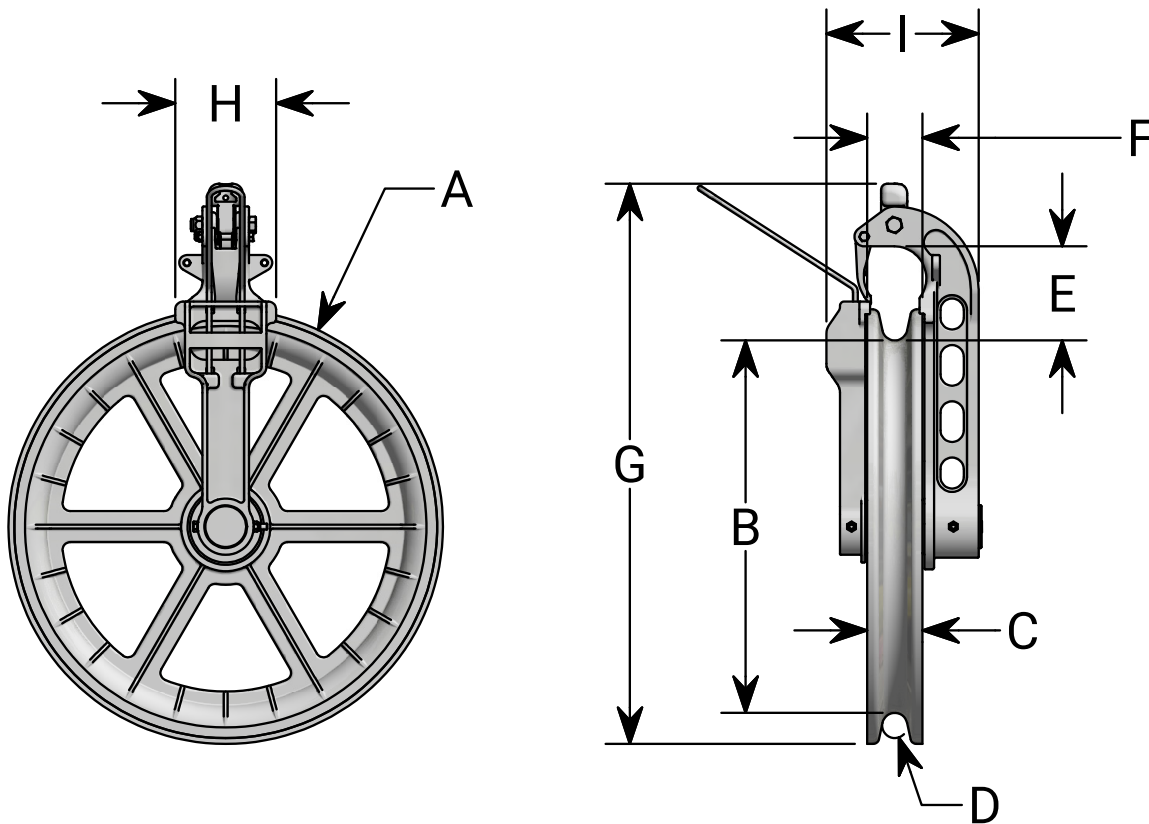

HELICOPTER

GENERAL INFORMATION - ALL DIMENSIONS GIVEN IN INCHES										NET BLOCK WEIGHT lbs.	SAFE WORKING LOAD lbs.
CATALOG NUMBER	A	B	C	D	E	F	G	H	I		
MDL62-12-UL	12.5	10	2.25	1.19	4.94	1.88	20.22	6.5	8.23	20	4,000
MDL62-16-UL	16.5	14	2.38	1.44	4.94	2.07	24.22	6.5	8.62	26	6,000
MDL62-22-UL	22	18	3.56	1.63	6.03	3.28	29.84	6.5	10.16	59	8,000
MDL62-28-UL	28	24	3.56	1.63	6.06	3.28	35.97	6.5	10.16	67	
MDL62-34-UL	34.25	30.31	3.56	2.19	7.47	3.28	43.66	6.5	10.49	83	
MDL62S-36-UL	36	32	3.56	2.5	8.48	3.19	46.71	7.1	9.81	134	12,000

WEIGHTS DO NOT INCLUDE THE WEIGHT OF THE GROUND ATTACHMENT. PLEASE REFER TO THE GROUND ATTACHMENTS ON PAGE 29

UL: URETHANE LINED

FLY ARM ATTACHMENT AVAILABLE

OPTIONAL GROUNDS ARE AVAILABLE