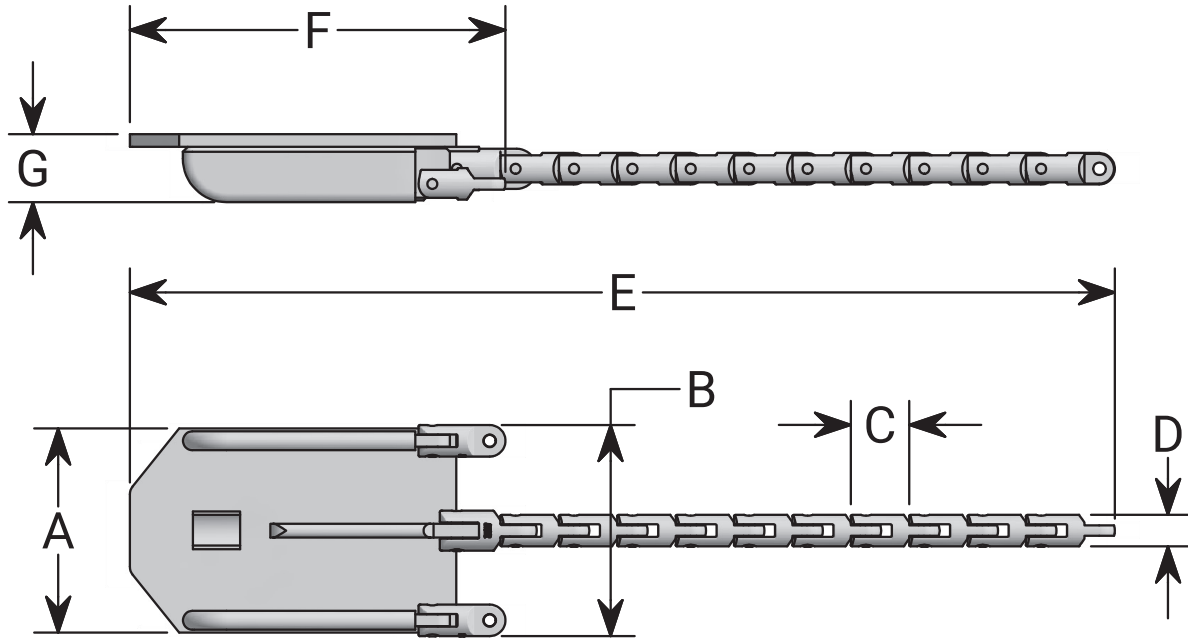

USED WITH MDL70S-TP TWISTED PAIR (SEE PAGE 19)

GENERAL INFORMATION - ALL DIMENSIONS GIVEN IN INCHES								SAFE WORKING LOAD lbs.
CATALOG NUMBER	A	B	C	D	E	F	G	
MDL70S-TP-RB	12.76	13.19	3.65	1.97	61.56	23.48	4.25	30,000